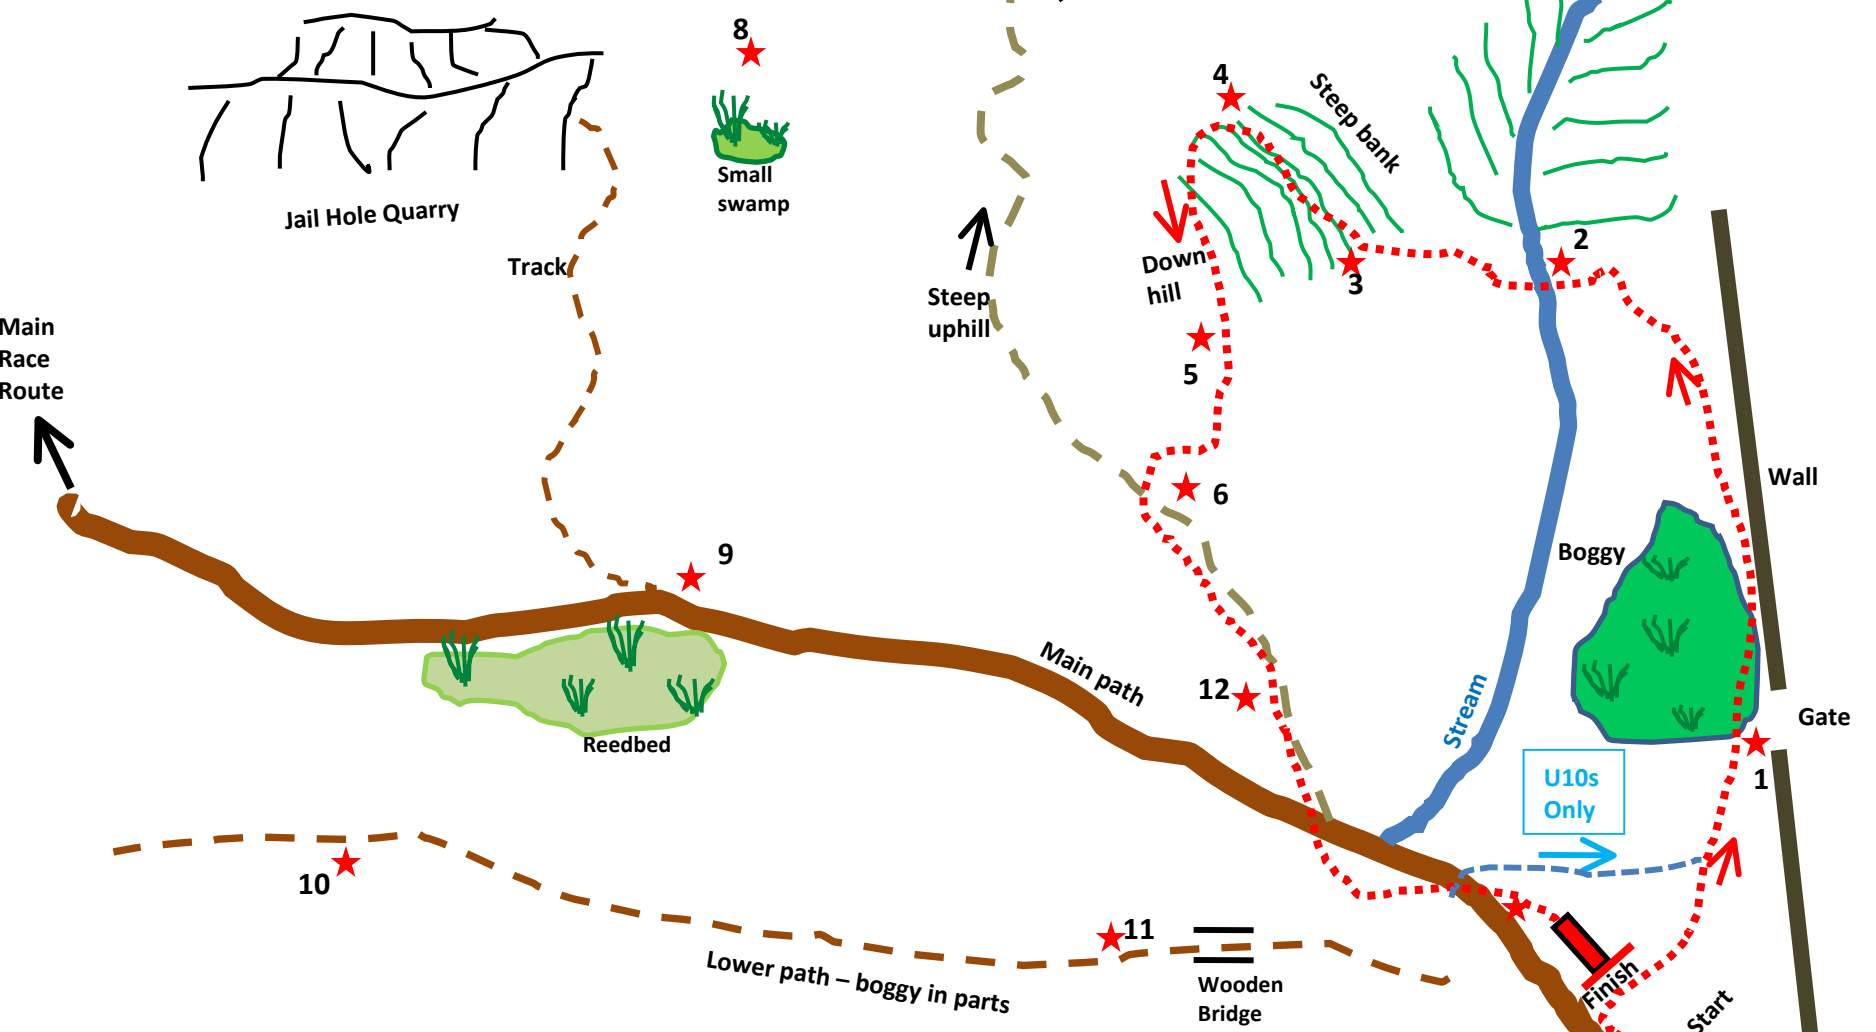

Shepherds Skyline Junior Races

Under 8 and Under 10 Course

All courses are flagged

- ⋯ = U8 Course
- ⋯ U10s do 2 laps
- ★ = Marshall