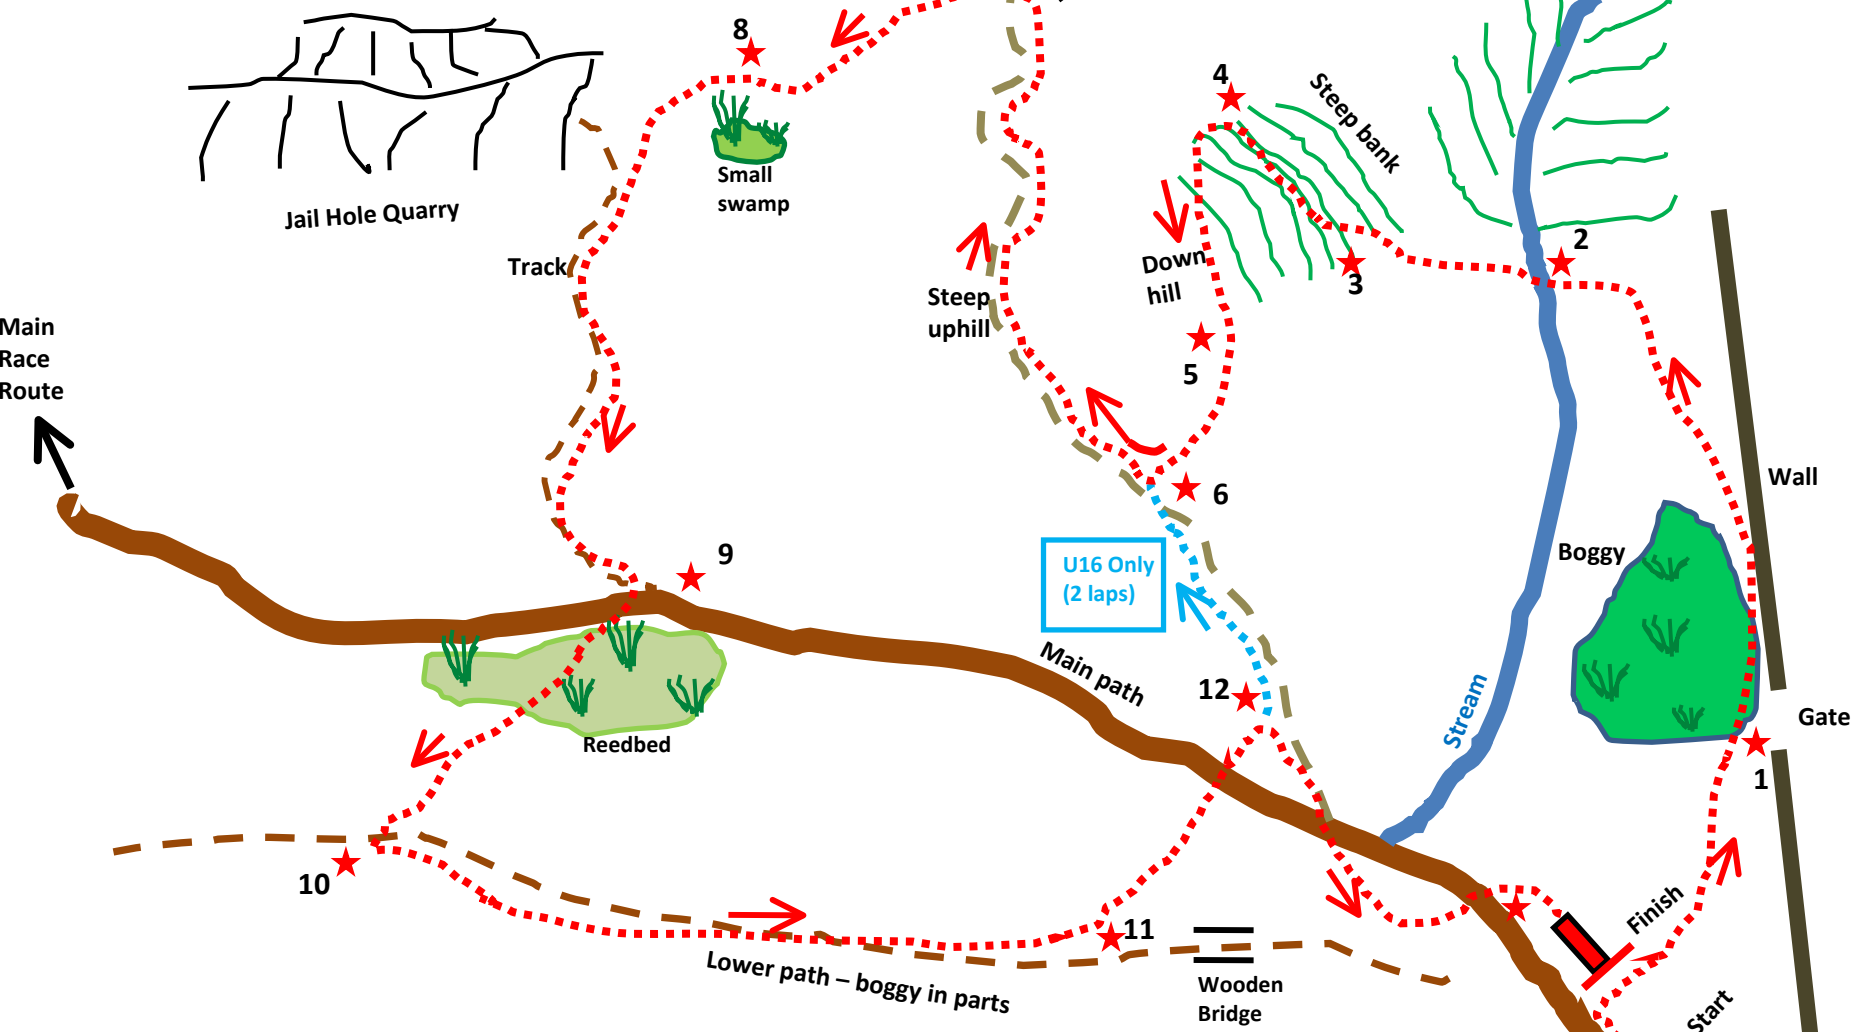

Shepherds Skyline Junior Races

Under 12 / Under 14 / Under 16

All courses are flagged

..... = U12/U14/U16 Course

..... U16s do 2 laps of top part

★ = Marshall